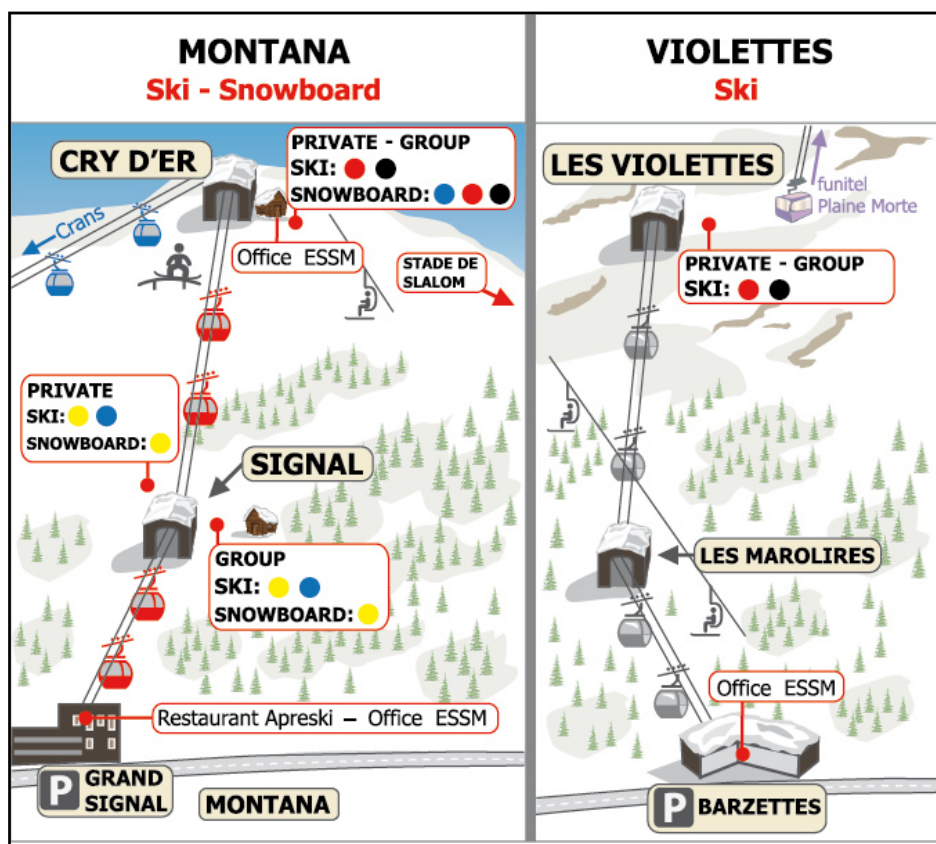

SNOWBOARD

- You have never tried snowboard before.
- You know how to slip and stop. You can turn on blue slopes. You want to improve your technique and flow.
- You can turn on a red slope. You want to go faster everywhere or start freestyle.
- You master your turns on every kind of slopes. You want to get down on steeper slopes and to carving turns. You also want to make some jumps and freestyle (ollies, fakies)

PRINCIPAL MEETING POINTS :

● RECOMMENDATIONS :

- Watch not to overestimate your (or your children's) level.
- During the high season, please pay attention to the lines at the bottom of the installations.
- The helmet use is highly recommended for the children.